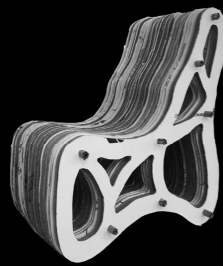

\_sk8er sleeper

\_automata

\_the waffle

\_trusting chair

\_the iron throne

STUDIO V : RECYCLED MATERIALS-CARDBOARD CHAIR  
FALL 2014