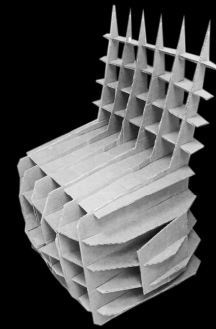

\_sk8er sleeper

\_automata

\_the waffle

\_trusting chair

\_the iron throne

STUDIO V : RECYCLED MATERIALS-CARDBOARD CHAIR  
FALL 2014